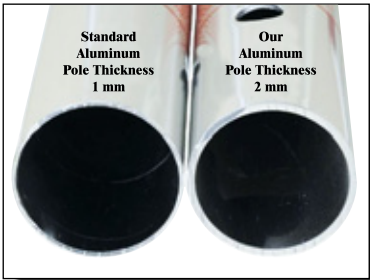

# Umbrellas & Bases

**Theirs**

Their umbrella supports are tied in twisted wire.

**Ours**

Our umbrella supports snap in!

Our aluminum poles are TWICE the thickness of theirs!

Their umbrellas have a flat cap, our umbrellas have a finished rounded top