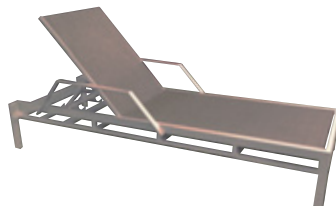

# Brazil Collection

**B-50 Dining Chair**  
32"H x 22"W x 20"D  
Seat Height: 16"

**B-150 Chaise Lounge**  
15"H x 26"W x 82"D  
Seat Height: 14"

**B-90 Recliner**  
44"H x 26"W x 49"D  
Seat Height: 14"

**C-150SL Chaise Lounge**  
12"H x 24"W x 79"D  
Seat Height: 12"

**C-40SL Sand Chair**  
25"H x 21"W x 16"D  
Seat Height: 9"

**C-99SL Trash Receptacle**  
38"H x 24"W x 24"D

**The Classic Sling line is made from 1" pure extruded aluminum. All Classic line items also available in our CK Line made from 1-1/4" pure aluminum.**

# Deville Collection

**D-50 Dining Chair**  
38"H x 23"W x 19"D  
Seat Height: 16"

**D-75 Bar Stool**  
48"H x 23"W x 18"D  
Seat Height: 30"

**D-150 Chaise Lounge**  
16"H x 27"W x 80"D  
Seat Height: 16"

**D-15 Ottoman**  
12"H x 24"W x 79"D  
Seat Height: 12"

**DA-150 Chaise Lounge**  
13"H x 28"W x 80"D  
Seat Height: 13"

**DA-150A Chaise Lounge**  
13"H x 28"W x 80"D  
Seat Height: 13"

**DA-50 Dining Chair**  
35"H x 26"W x 18"D  
Seat Height: 16"