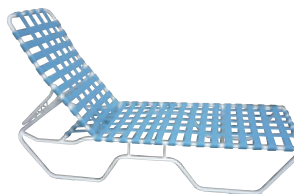

25"H x 22"W x 16"D  
Seat Height: 9"

**C-150 Chaise Lounge**

15"H x 24"W x 79"D  
Seat Height: 12"

**C-151 16" High Chaise**

16"H x 24"W x 79"D  
Seat Height: 16"

**C-99 Trash Receptacle**

37"H x 22"W x 22"D

**C-152 19" High Chaise**

19"H x 24"W x 79"D  
Seat Height: 19"

**C-160 Sun Cot**

12"H x 24"W x 79"D  
Seat Height: 12"

# Classic Cross Strap Collection

**C-50C Dining Chair**  
35"H x 22"W x 18"D  
Seat Height: 17"

**C-40C Sand Chair**  
25"H x 22"W x 16"D  
Seat Height: 9"

**C-150C Chaise Lounge**  
12"H x 24"W x 79"D  
Seat Height: 12"