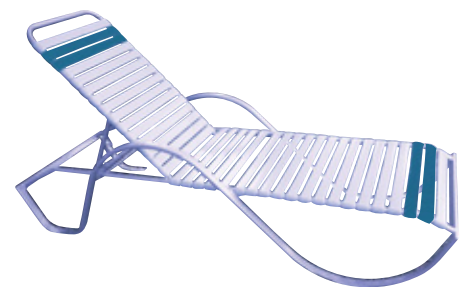

R-159 Chaise Lounge
16"H x 27"W x 79"D
Seat Height: 16"